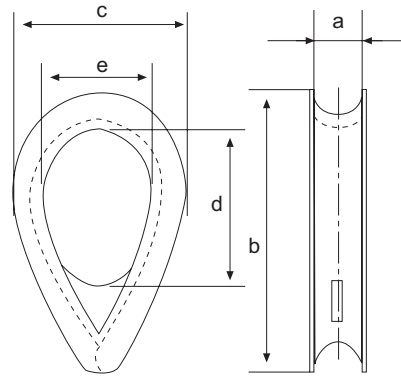

Thimbles Pennant Line Type TPL

- For specific application and to minimize excessive movement during operation
- Hot dipped galvanized steel
- Give greater protection against wear and deformation of the wire rope
- Has much longer service life
- Produced with a welded fillet plate against thimble deformation and collapse

Thimbles Pennant Line Type TPL

Product Code	Rope Dia. (mm)	Width Groove a (mm)	Length b (mm)	Width c (mm)	Length Inside d (mm)	Width Inside e (mm)	Weight per piece (kg)
016	16	17	102	75.0	75.0	50.0	0.4
018	18	19	115	85.0	80.0	53.0	0.5
020	20	21	127	100	90.0	60.0	0.8
022	22	23	140	110	95.0	65.0	0.9
024	24	25	153	115	120	70.0	1.0
030	30	33	205	155	160	100	2.5
036	36	38	230	175	185	115	4.0
040	40	41	255	190	195	120	4.5
044	44	46	280	210	215	130	7.0
050	50	52	305	225	240	140	8.3

Note: 1. Larger sizes are available.