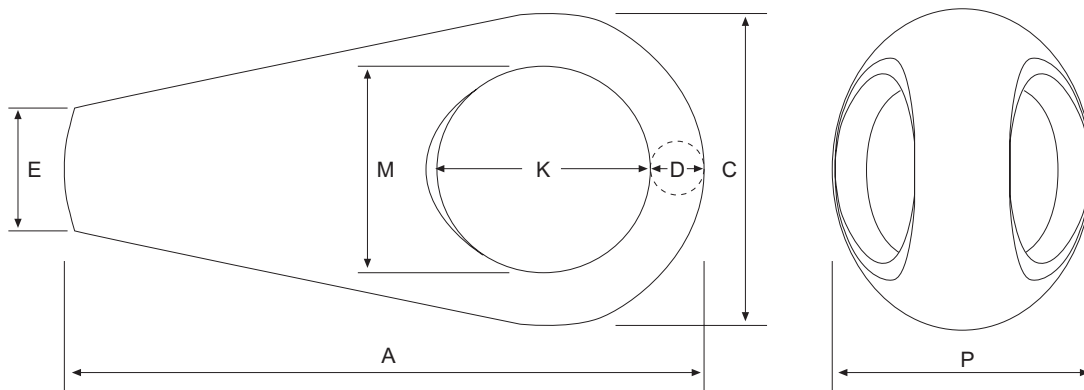

Gold Nose Socket

Wire Rope Diameter	A (in.)	C (in.)	D (in.)	E (in.)	K (in.)	M (in.)	P (in.)
1 1/4" - 1 3/8"	9 11/16"	4 13/16"	1 1/2"	1 7/8"	3 1/4"	3"	3 13/16"
1 1/2" - 1 5/8"	12"	6"	19/32"	2 1/4"	4 1/16"	3 5/8"	4 13/16"
1 3/4" - 1 7/8"	14"	7"	1 7/8"	2 5/8"	4 3/4"	4 3/8"	5 1/2"
2" - 2 1/8"	15 3/8"	7 15/16"	2 1/8"	3"	5 1/4"	4 3/4"	6 1/4"
2 1/4" - 2 3/8"	17 1/4"	8 11/16"	2 7/16"	3 3/16"	5 3/4"	5 1/4"	7 1/4"
2 1/2" - 2 5/8"	18"	10 3/8"	2 11/16"	3 13/16"	6 1/2"	5 7/8"	8 9/16"
2 3/4" - 2 7/8"	21 1/4"	10 3/4"	2 15/16"	4 1/8"	7"	6 7/16"	8 3/4"
3" - 3 1/8"	23"	11 5/8"	3"	4 1/2"	7 5/8"	6 7/8"	9 9/16"
3 1/4" - 3 3/8"	24 5/8"	12 9/16"	3 1/4"	4 3/4"	8 1/2"	7 5/8"	10 1/4"
3 1/2" - 3 5/8"	26 3/8"	13 3/8"	3 5/8"	5"	8 8/8"	7 15/16"	10 5/8"
3 3/4" - 3 7/8"	27 1/2"	14"	3 7/8"	5 1/4"	9 1/4"	8 7/16"	11 7/16"
4" - 4 1/4"	31 5/8"	16 1/4"	4 3/8"	6"	19 5/8"	9 1/2"	12 1/2"