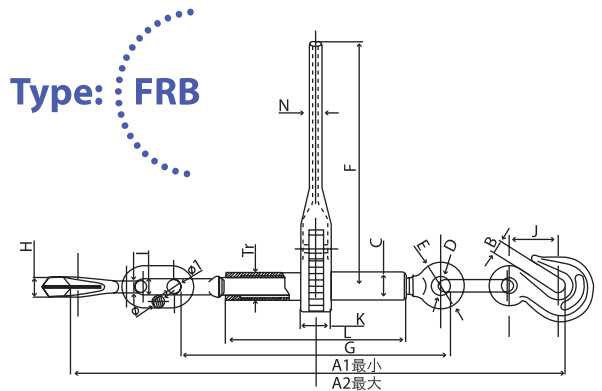

Chain Slings and Accessories

Offering Safety Material

Load Binders

- Forged Lever Type Load Binder
- Heavy construction at leverage point prevent spreading. Heel of binder toggles away from load, permitting easy release
- Ball and socket swivel joints at hook assemblies allows straight pull.

Lever and Ratchet Types

- Forged Ratchet Type Load Binder
- One piece forged handle.
- Continuous take-up features provides finite adjustment to tide down load.
- Easy operating positive ratchet

Type: FLB

Type: FRB

OSM FLB Forged Lever Type Load Binder

| Product Code | Standard Packing | Min Chain Size | Working Load Limit (kgs) | Proof Load (kgs) | Ultimate Load (kgs) | Weight each (kgs) | Handle Length (mm) | Take Up (mm) | Dimensions (mm) | | | | | | |
|--------------|------------------|----------------|--------------------------|------------------|---------------------|-------------------|--------------------|--------------|-----------------|-----|-----|-----|-----|-----|------|
| | | | | | | | | | A | B | C | D | E | F | G |
| FLB - 2 | 5 | 5/16" - 3/8" | 2500 | 5000 | 8,750 | 3.7 | 393 | 114 | 613 | 562 | 454 | 406 | 264 | 264 | 12.7 |
| FLB - 3 | 5 | 3/8" - 1/2" | 4200 | 8400 | 14,700 | 5.7 | 440 | 114 | 730 | 654 | 540 | 475 | 313 | 314 | 16.0 |
| FLB - 4 | 2 | 1/2" - 5/8" | 5900 | 11800 | 20,650 | 10.5 | 525 | 121 | 794 | 756 | 635 | 533 | 372 | 349 | 18.3 |