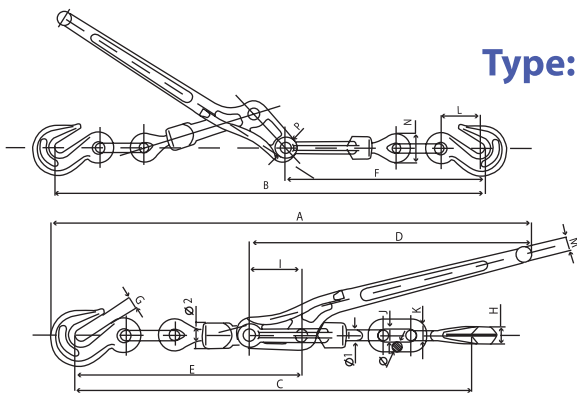

Chain Slings and Accessories

Offering Safety Material

Load Binders

- Forged Lever Type Load Binder
- Heavy construction at leverage point prevent spreading. Heel of binder toggles away from load, permitting easy release
- Ball and socket swivel joints at hook assemblies allows straight pull.

Lever and Ratchet Types

- Forged Ratchet Type Load Binder
- One piece forged handle.
- Continuous take-up features provides finite adjustment to tide down load.
- Easy operating positive ratchet

Type: FLB