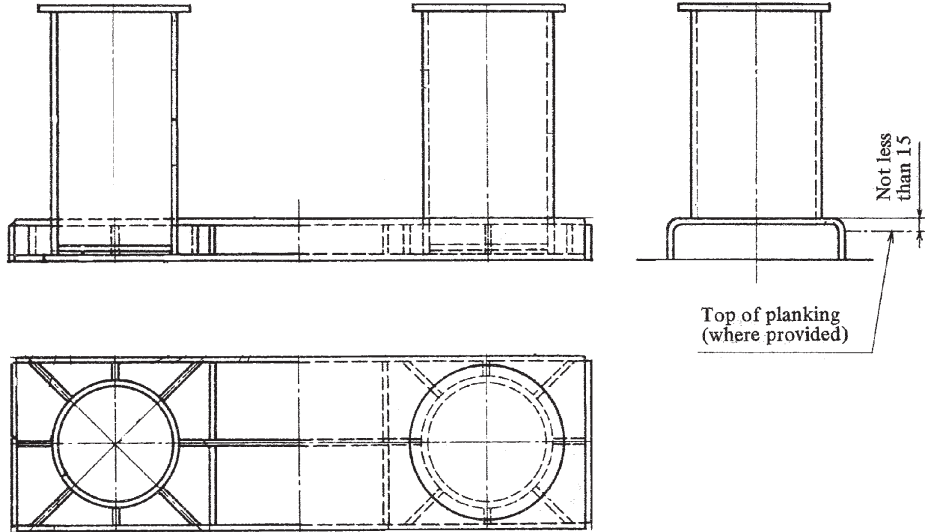

MEP 2001 Bollards

Fin (where fitted)

MEP 2002 Cast Iron Bar Type Chain Cable Stoppers