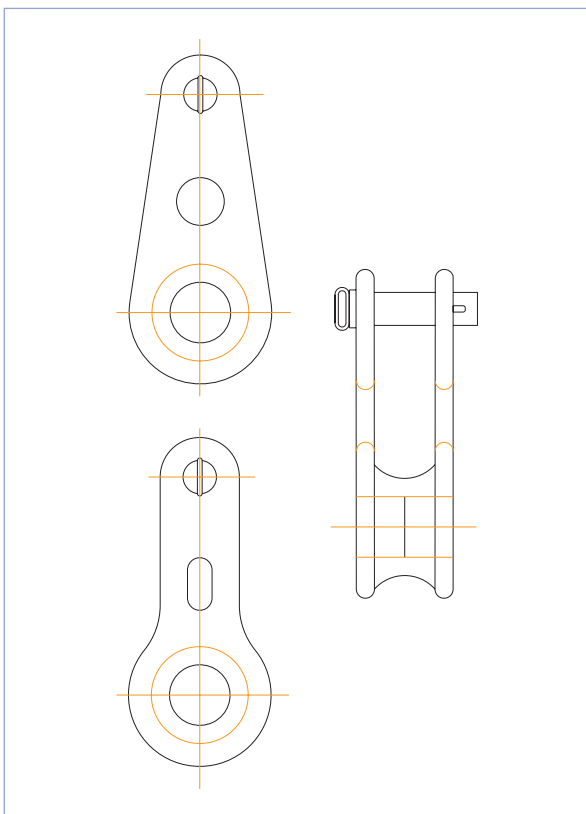

Mooring Accessories

Double Tri-Plate Assembly System

Tri-Plate A

Shotted Rope Shackle

H Shackle