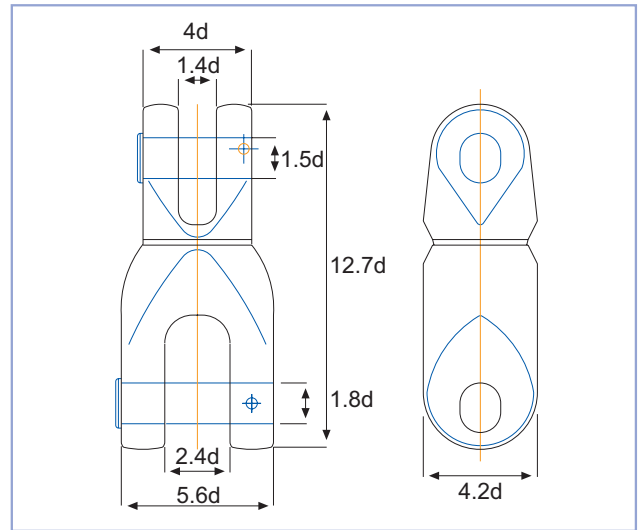

Chain Fittings

ANCHOR SHACKLE "D" TYPE

ANCHOR SWIVEL SHACKLE (TYPE A)

JOINING SHACKLE "D" TYPE

ANCHOR SWIVEL SHACKLE (TYPE B)

JOINING SHACKLE "KENTER" TYPE

SWIVEL (S.W)