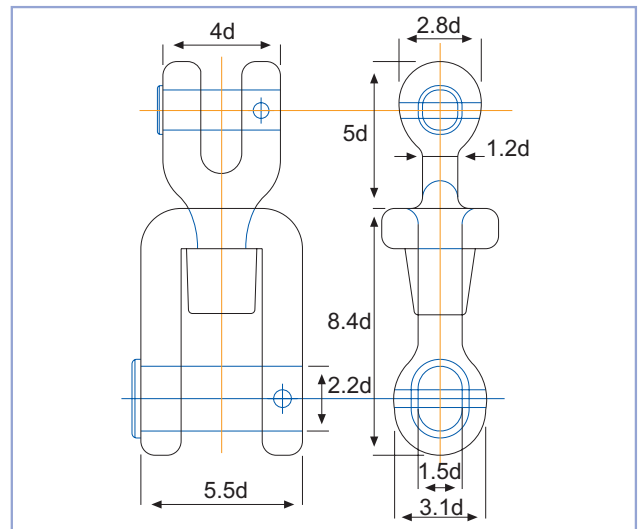

Chain Fittings

ANCHOR SHACKLE "D" TYPE

ANCHOR SWIVEL SHACKLE (TYPE A)

JOINING SHACKLE "D" TYPE

ANCHOR SWIVEL SHACKLE (TYPE B)

JOINING SHACKLE "KENTER" TYPE

SWIVEL (S.W)