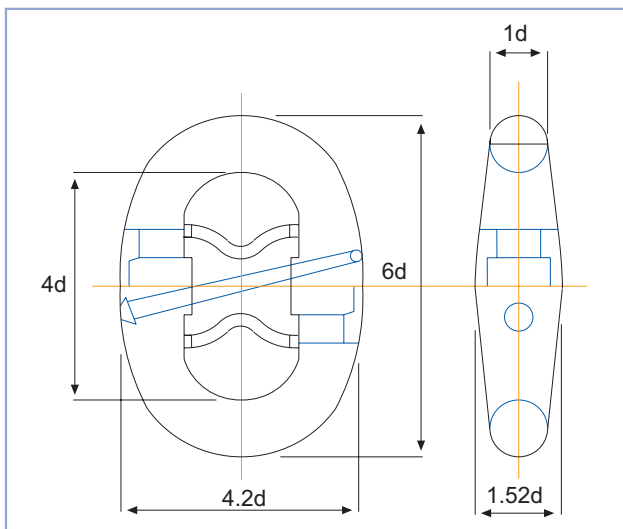

Chain Fittings

ANCHOR SHACKLE "D" TYPE

ANCHOR SWIVEL SHACKLE (TYPE A)

JOINING SHACKLE "D" TYPE

ANCHOR SWIVEL SHACKLE (TYPE B)

JOINING SHACKLE "KENTER" TYPE

SWIVEL (S.W)