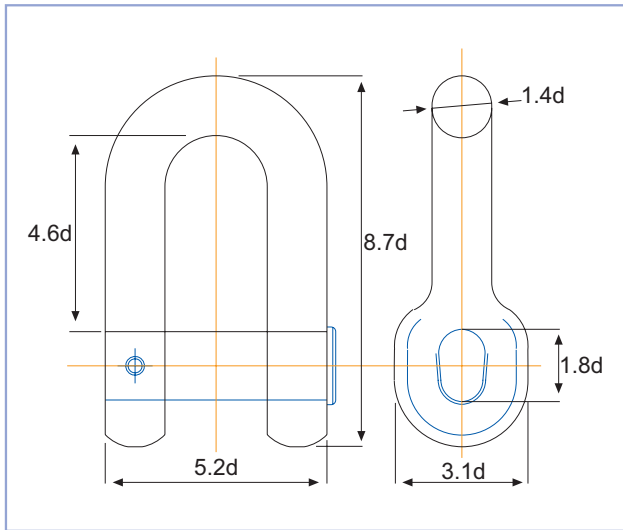

Chain Fittings

ANCHOR SHACKLE "D" TYPE

ANCHOR SWIVEL SHACKLE (TYPE A)

JOINING SHACKLE "D" TYPE

ANCHOR SWIVEL SHACKLE (TYPE B)

JOINING SHACKLE "KENTER" TYPE

SWIVEL (S.W)