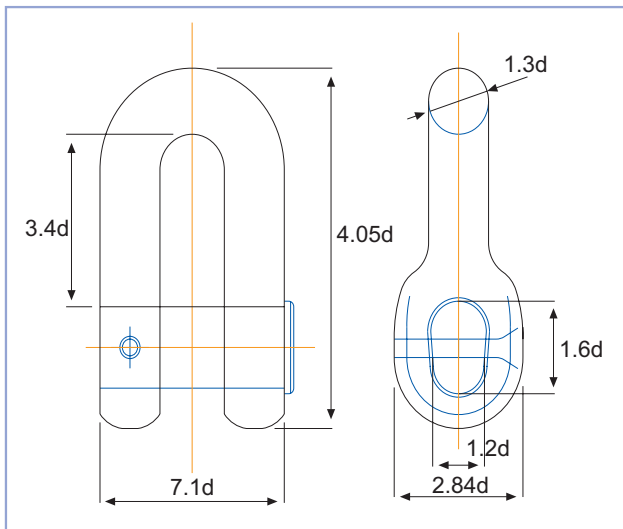

Chain Fittings

ANCHOR SHACKLE "D" TYPE

ANCHOR SWIVEL SHACKLE (TYPE A)

JOINING SHACKLE "D" TYPE

ANCHOR SWIVEL SHACKLE (TYPE B)

JOINING SHACKLE "KENTER" TYPE

SWIVEL (S.W)